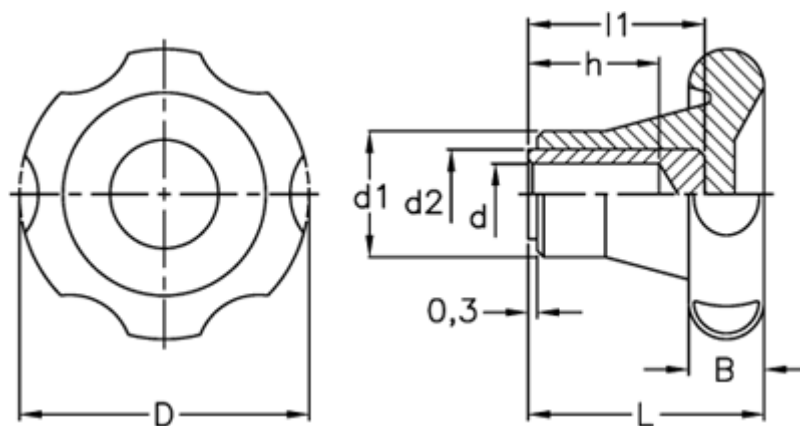

Article number: 2302075331

Description: E+G Lobe knob
VL.155/80 B-8

Measures

B = 19

D = 82

d1 = 33

d2 = 20

d H9 = 8

h = 26

L = 48

l1 = 35